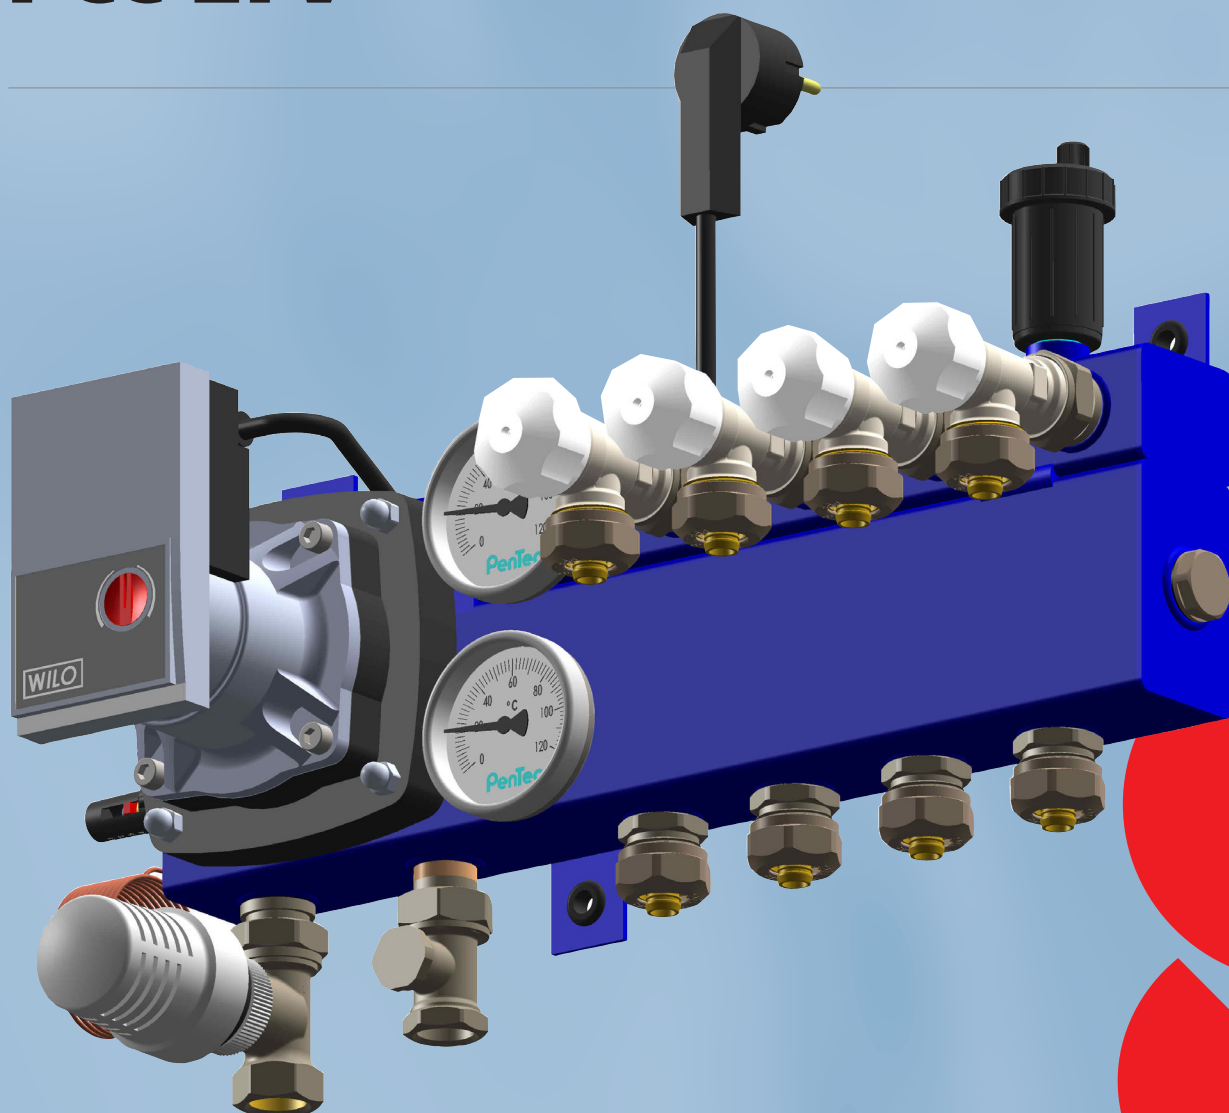

Manifold underfloor heating PCC LTV

- **Available: 1 – 10 groups**
- **Adjustable from neutral into active**
- **Low temperature systems
(up to 45°C supply)**