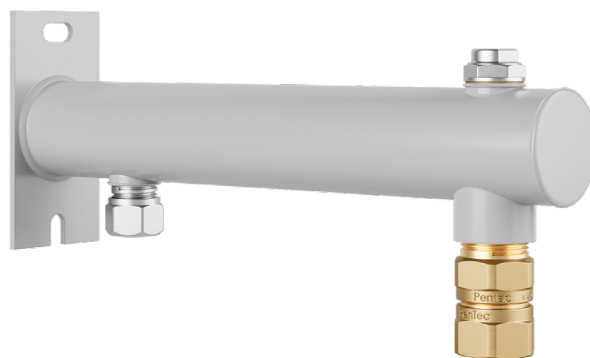

Expansion Vessel Console EVC

DUCO

DUCOnsole 2 x 1/2" x 3/4" EVC quick-release coupling 15mm compression connection + 1/2" air-vent

Steel coated console with wall plate to connect expansion vessels up to and including 25 litres to a wall.

The console has a 1/2" air-vent and 15mm compression connection for the water pipe.

Also a 3/4" quick-release coupling (EVC) is mounted at the end of the console.

The EVC makes it possible to check, if needed to replace, easily the correct working of the expansion vessel without draining the entire system.

Colour: Grey (RAL 7040)

Expansion Vessel Console + EVC Gray

Article number

1476-6-43-01

PUCO

PenTec bv
Edisonweg 7
3442 AC Woerden
The Netherlands

Tel. +31 (0)182 503 100
E-mail info@pentecbv.nl
Internet www.duco.nl
www.pentecbv.nl