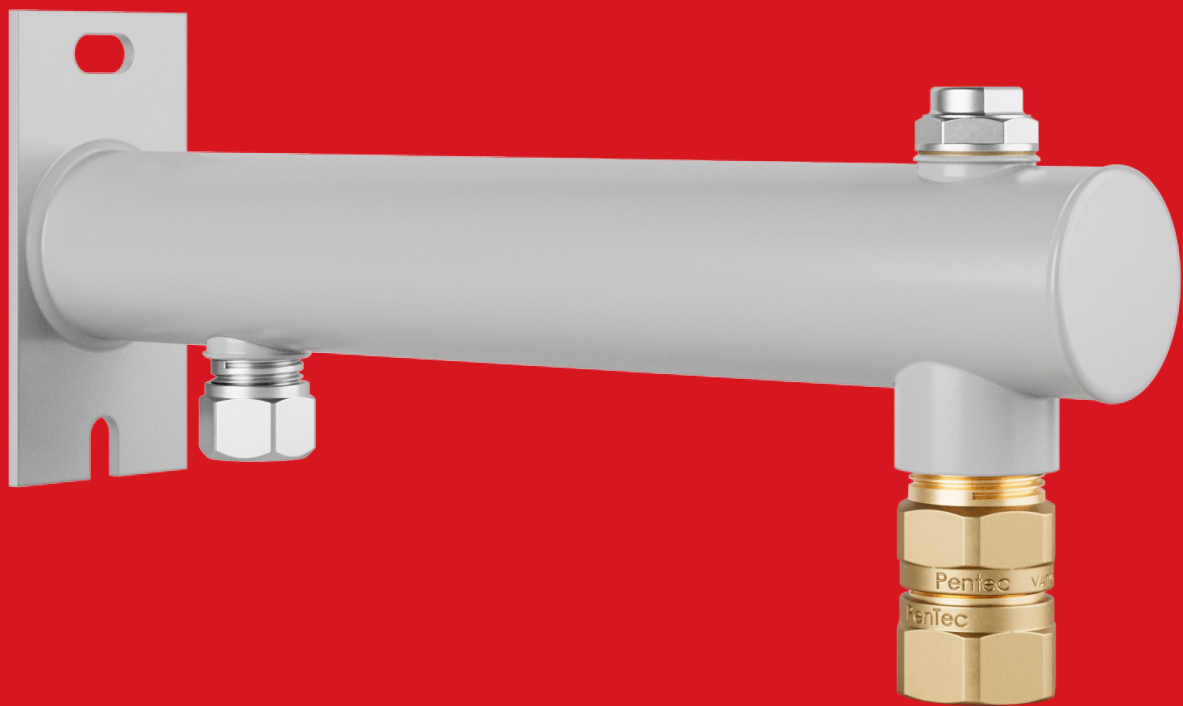

Expansion Vessel Console EVC

DUCO

DUCOnsole 2 x 1/2" x 3/4" EVC quick-release coupling 15mm compression connection + 1/2" air-vent

Steel coated console with wall plate to connect expansion vessels up to and including 25 litres to a wall.

The console has a 1/2" air-vent and 15mm compression connection for the water pipe.

Also a 3/4" quick-release coupling (EVC) is mounted at the end of the console.

The EVC makes it possible to check, if needed to replace, easily the correct working of the expansion vessel without draining the entire system.

Colour: Grey (RAL 7040)

Expansion Vessel Console + EVC Gray

Article number

1476-6-43-01

PUCO

PenTec bv
Edisonweg 7
3442 AC Woerden
The Netherlands

Tel. +31 (0)182 503 100
E-mail info@pentecbv.nl
Internet www.duco.nl
www.pentecbv.nl