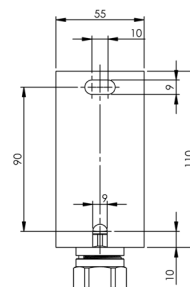

Expansion Vessel Console EVC

DUCO

DUCOnsole 2 x 1/2" x 3/4" EVC quick-release coupling 15mm compression connection + 1/2" air-vent

Steel coated console with wall plate to connect expansion vessels up to and including 25 litres to a wall.

The console has a 1/2" air-vent and 15mm compression connection for the water pipe.

Also a 3/4" quick-release coupling (EVC) is mounted at the end of the console.

The EVC makes it possible to check, if needed to replace, easily the correct working of the expansion vessel without draining the entire system.

Colour: Grey (RAL 7040)

Expansion Vessel Console + EVC Gray

Article number

1476-6-43-01

PUCO

PenTec bv
Edisonweg 7
3442 AC Woerden
The Netherlands

Tel. +31 (0)182 503 100
E-mail info@pentecbv.nl
Internet www.duco.nl
www.pentecbv.nl