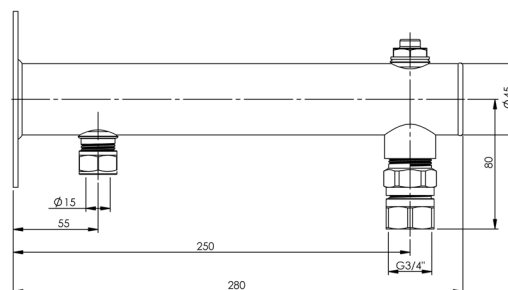

Expansion Vessel Console EVC

DUCO

DUCOnsole 2 x 1/2" x 3/4" EVC quick-release coupling 15mm compression connection + 1/2" air-vent

Steel coated console with wall plate to connect expansion vessels up to and including 25 litres to a wall.

The console has a 1/2" air-vent and 15mm compression connection for the water pipe.

Also a 3/4" quick-release coupling (EVC) is mounted at the end of the console.

The EVC makes it possible to check, if needed to replace, easily the correct working of the expansion vessel without draining the entire system.

Colour: Grey (RAL 7040)

Expansion Vessel Console + EVC Gray

Article number

1476-6-43-01

PUCO

PenTec bv
Edisonweg 7
3442 AC Woerden
The Netherlands

Tel. +31 (0)182 503 100
E-mail info@pentecbv.nl
Internet www.duco.nl
www.pentecbv.nl