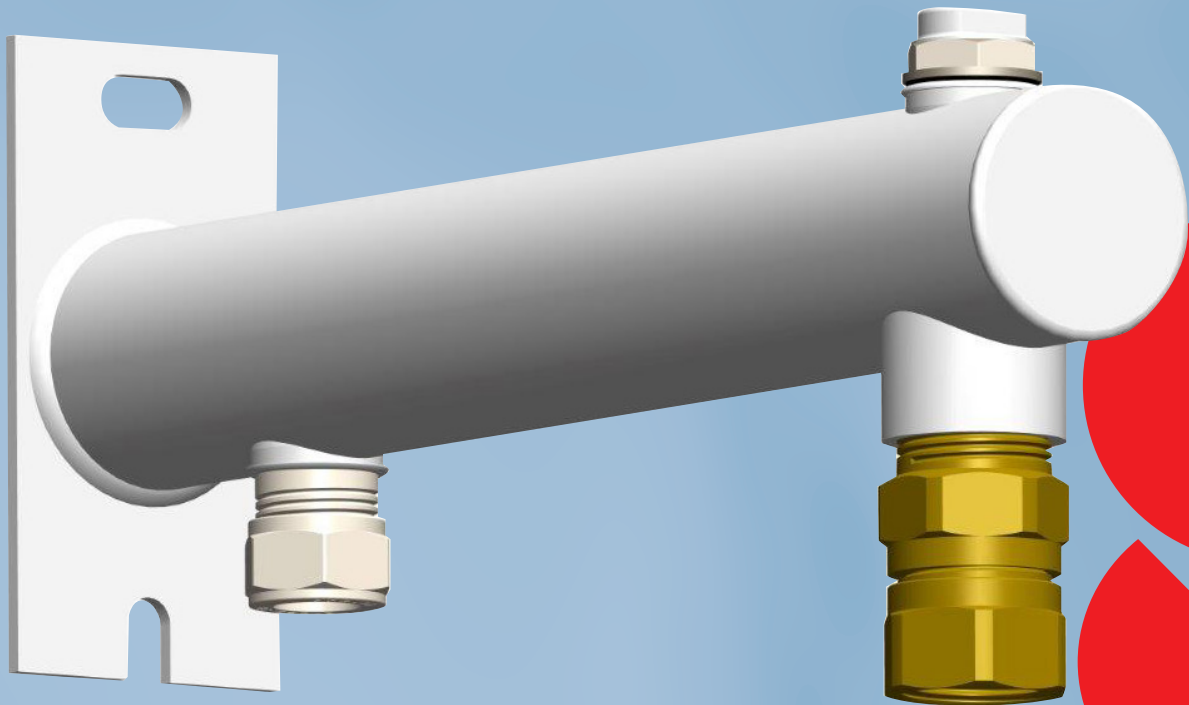

Expansion Vessel Console EVC

**COOL
EVC**

Expansion Vessel Console

DUCOnsole 2 x 1/2" x 3/4" EVC quick-release coupling 15mm compression connection + 1/2" air-vent

Steel coated console with wall plate to connect expansion vessels up to and including 25 litres to a wall.

The console has a 1/2" air-vent and 15mm compression connection for the water pipe. Also a 3/4" quick-release coupling (EVC) is mounted at the end of the console.

The EVC makes it possible to check, if needed to replace, easily the correct working of the expansion vessel without draining the entire system.