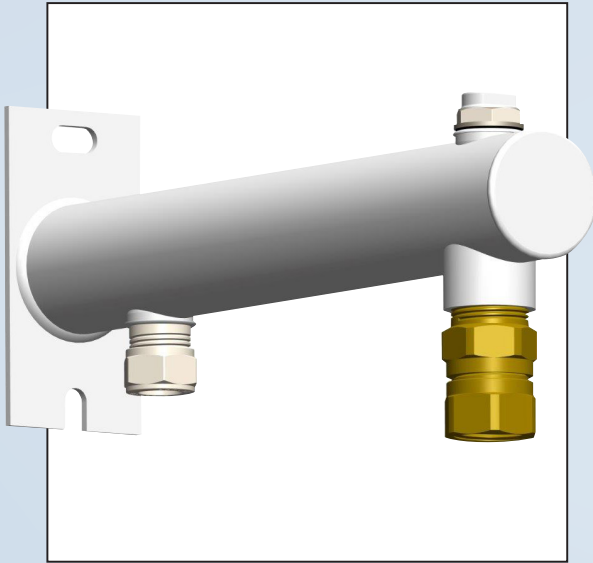

Expansion Vessel Console EVC

**COOL
EVC**

Expansion Vessel Console

DUCOnsole 2 x 1/2" x 3/4" EVC quick-release coupling 15mm compression connection + 1/2" air-vent

Steel coated console with wall plate to connect expansion vessels up to and including 25 litres to a wall.

The console has a 1/2" air-vent and 15mm compression connection for the water pipe. Also a 3/4" quick-release coupling (EVC) is mounted at the end of the console.

The EVC makes it possible to check, if needed to replace, easily the correct working of the expansion vessel without draining the entire system.