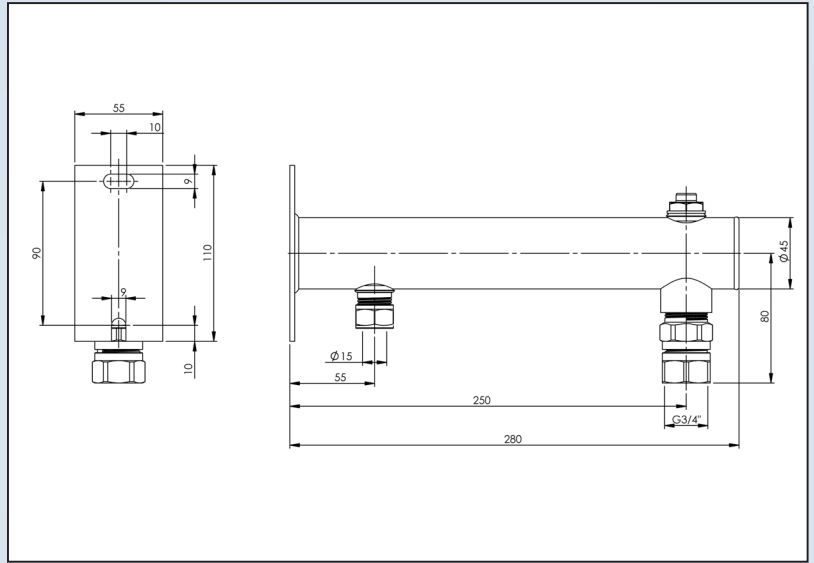

Expansion Vessel Console EVC

**COOL
EVC**

Expansion Vessel Console

DUCOnsole 2 x 1/2" x 3/4" EVC quick-release coupling 15mm compression connection + 1/2" air-vent

Steel coated console with wall plate to connect expansion vessels up to and including 25 litres to a wall.

The console has a 1/2" air-vent and 15mm compression connection for the water pipe. Also a 3/4" quick-release coupling (EVC) is mounted at the end of the console.

The EVC makes it possible to check, if needed to replace, easily the correct working of the expansion vessel without draining the entire system.