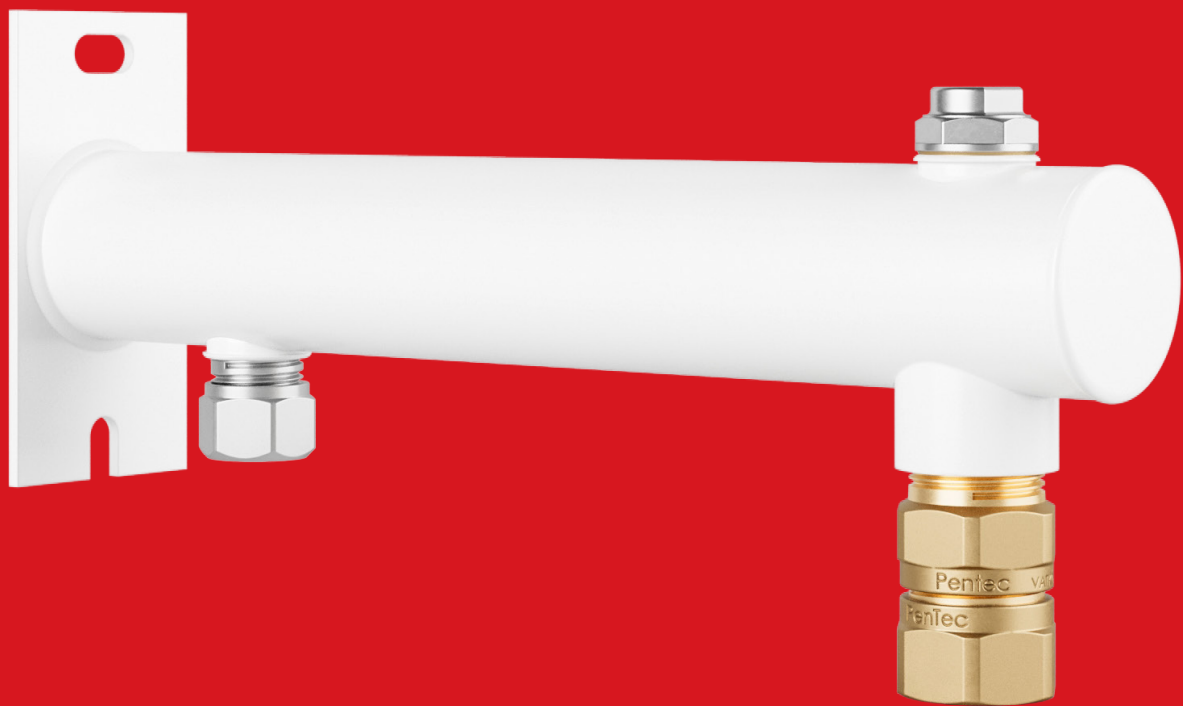

Expansion Vessel Console EVC

DUCO

DUCOnsole 2 x 1/2" x 3/4" EVC quick-release coupling 15mm compression connection + 1/2" air-vent

Steel coated console with wall plate to connect expansion vessels up to and including 25 litres to a wall.

The console has a 1/2" air-vent and 15mm compression connection for the water pipe.

Also a 3/4" quick-release coupling (EVC) is mounted at the end of the console.

The EVC makes it possible to check, if needed to replace, easily the correct working of the expansion vessel without draining the entire system.

Colour: White (RAL 9010)

Expansion Vessel Console + EVC White

Article number

1476-6-41-01

PUCO

PenTec bv
Edisonweg 7
3442 AC Woerden
The Netherlands

Tel. +31 (0)182 503 100
E-mail info@pentecbv.nl
Internet www.duco.nl
www.pentecbv.nl