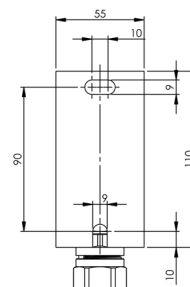

Expansion Vessel Console EVC

DUCO

DUCOnsole 2 x 1/2" x 3/4" EVC quick-release coupling 15mm compression connection + 1/2" air-vent

Steel coated console with wall plate to connect expansion vessels up to and including 25 litres to a wall.

The console has a 1/2" air-vent and 15mm compression connection for the water pipe.

Also a 3/4" quick-release coupling (EVC) is mounted at the end of the console.

The EVC makes it possible to check, if needed to replace, easily the correct working of the expansion vessel without draining the entire system.

Colour: White (RAL 9010)

Expansion Vessel Console + EVC White

Article number

1476-6-41-01

PUCO

PenTec bv
Edisonweg 7
3442 AC Woerden
The Netherlands

Tel. +31 (0)182 503 100
E-mail info@pentecbv.nl
Internet www.duco.nl
www.pentecbv.nl