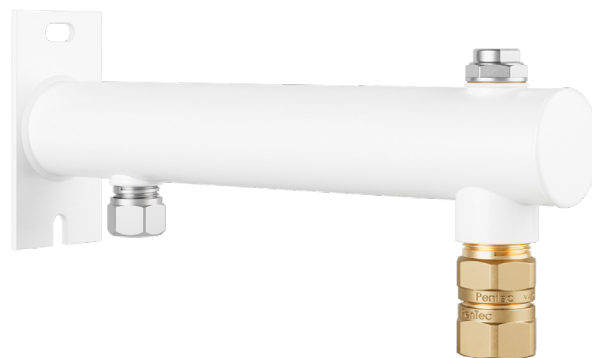

Expansion Vessel Console EVC

DUCO

DUCOnsole 2 x 1/2" x 3/4" EVC quick-release coupling 15mm compression connection + 1/2" air-vent

Steel coated console with wall plate to connect expansion vessels up to and including 25 litres to a wall.

The console has a 1/2" air-vent and 15mm compression connection for the water pipe.

Also a 3/4" quick-release coupling (EVC) is mounted at the end of the console.

The EVC makes it possible to check, if needed to replace, easily the correct working of the expansion vessel without draining the entire system.

Colour: White (RAL 9010)

Expansion Vessel Console + EVC White

Article number

1476-6-41-01

PUCO

PenTec bv
Edisonweg 7
3442 AC Woerden
The Netherlands

Tel. +31 (0)182 503 100
E-mail info@pentecbv.nl
Internet www.duco.nl
www.pentecbv.nl