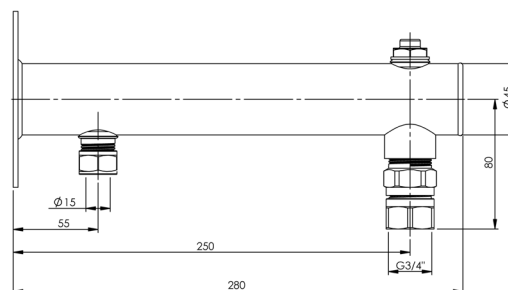

Expansion Vessel Console EVC

DUCO

DUCOnsole 2 x 1/2" x 3/4" EVC quick-release coupling 15mm compression connection + 1/2" air-vent

Steel coated console with wall plate to connect expansion vessels up to and including 25 litres to a wall.

The console has a 1/2" air-vent and 15mm compression connection for the water pipe.

Also a 3/4" quick-release coupling (EVC) is mounted at the end of the console.

The EVC makes it possible to check, if needed to replace, easily the correct working of the expansion vessel without draining the entire system.

Colour: White (RAL 9010)

Expansion Vessel Console + EVC White

Article number

1476-6-41-01

PUCO

PenTec bv
Edisonweg 7
3442 AC Woerden
The Netherlands

Tel. +31 (0)182 503 100
E-mail info@pentecbv.nl
Internet www.duco.nl
www.pentecbv.nl