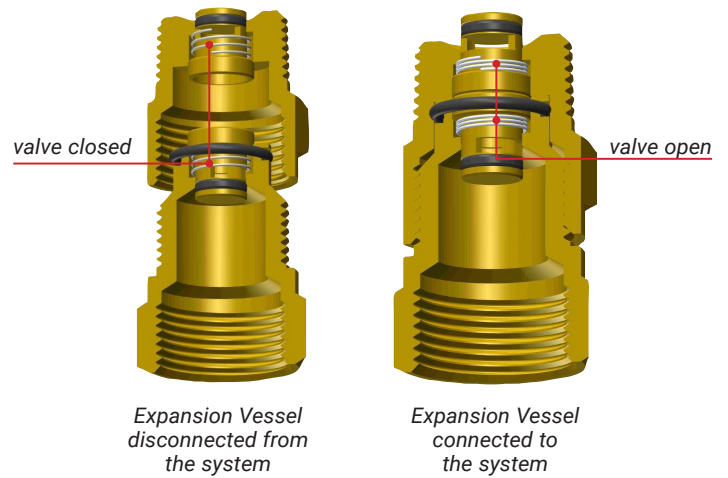

# Expansion Vessel Connector EVC

**PUCO**

# Expansion Vessel Connector $\frac{3}{4}$ " EVC

The EVC quick-release coupling makes it easier to connect or disconnect expansion vessels up to and including 25 litres to a pipeline. It is very easy to check, if needed to replace, the correct working of the expansion vessel without draining the entire system.

## Expansion Vessel Connector $\frac{3}{4}$ " EVC

Article number

1470-0-01-02