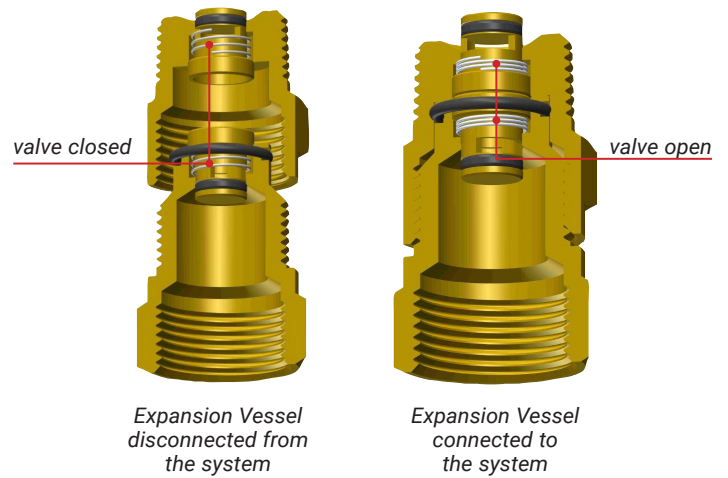

Expansion Vessel Connector EVC

PUCO

Expansion Vessel Connector $\frac{3}{4}$ " EVC

The EVC quick-release coupling makes it easier to connect or disconnect expansion vessels up to and including 25 litres to a pipeline. It is very easy to check, if needed to replace, the correct working of the expansion vessel without draining the entire system.

Expansion Vessel Connector $\frac{3}{4}$ " EVC

Article number

1470-0-01-02

PUCO

PenTec bv
Edisonweg 7
3442 AC Woerden
The Netherlands

Tel. +31 (0)182 503 100
E-mail info@pentecbv.nl
Internet www.duco.nl
www.pentecbv.nl